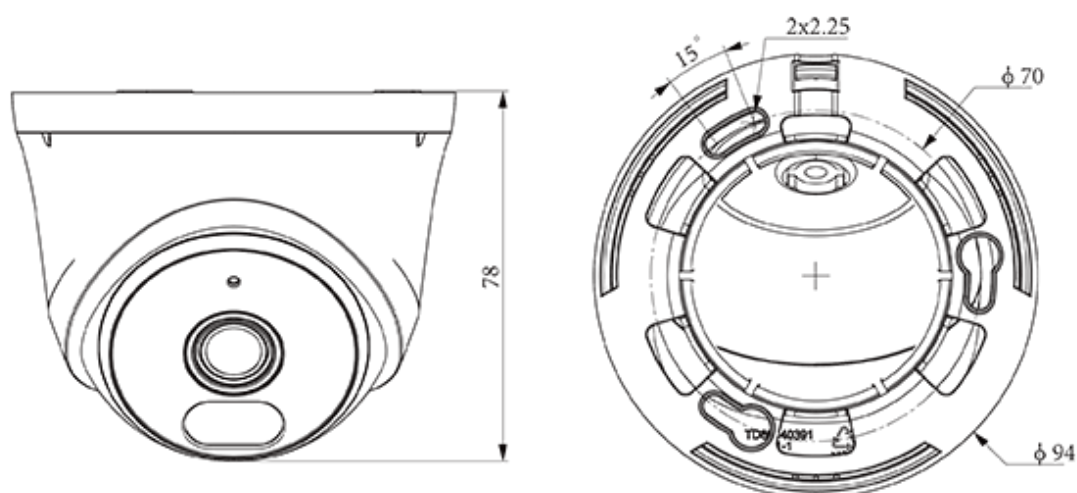

OSD	Overlay of additional characters in 1 regions, 1 line, with a maximum of 48 characters or 16 Chinese characters per region; 16*16/32*32/48*48

Privacy Mask	4 black static areas

Defog	Yes

Feature

General Alarm	Motion Detection

Exceptions Alarm	IP Address Conflict

Network

Protocols	HTTP; TCP/IP; UDP; ICMP; DHCP; DNS; NTP; TLS v1.2; IPv4; Telnet; Unicast

System Compatibility	ONVIF(Profile S/T) ; SDK; CGI; Milestone; RTSP

Remote Connection	≤2

Client	Easy7 VMS

Web	IE10+; Firefox52+; Edge89+; Safari11+; Chrome57+

Interface

Communication Interface	1*RJ-45 (10/100 Base-T)

Built-in Mic	Yes

General

Web Client Language	English

Operating Temperature	-30°C~60°C(-22°F~140°F)

Operating Humidity	≤95%RH

Storage Temperature	-30°C~60°C(-22°F~140°F)

Storage Humidity	10%~95%RH(non-condensing)

Power Supply	PoE:IEEE 802.3af,Max. 2.5W

Protection	Surge4000V; ESD6000V

Boundary Dimensions	94(L)94(W)78(H)mm

Package Dimensions	105(L)105(W)85(H)mm

GrossWeight	0.17kg

DIMENSIONS (Unit: mm)